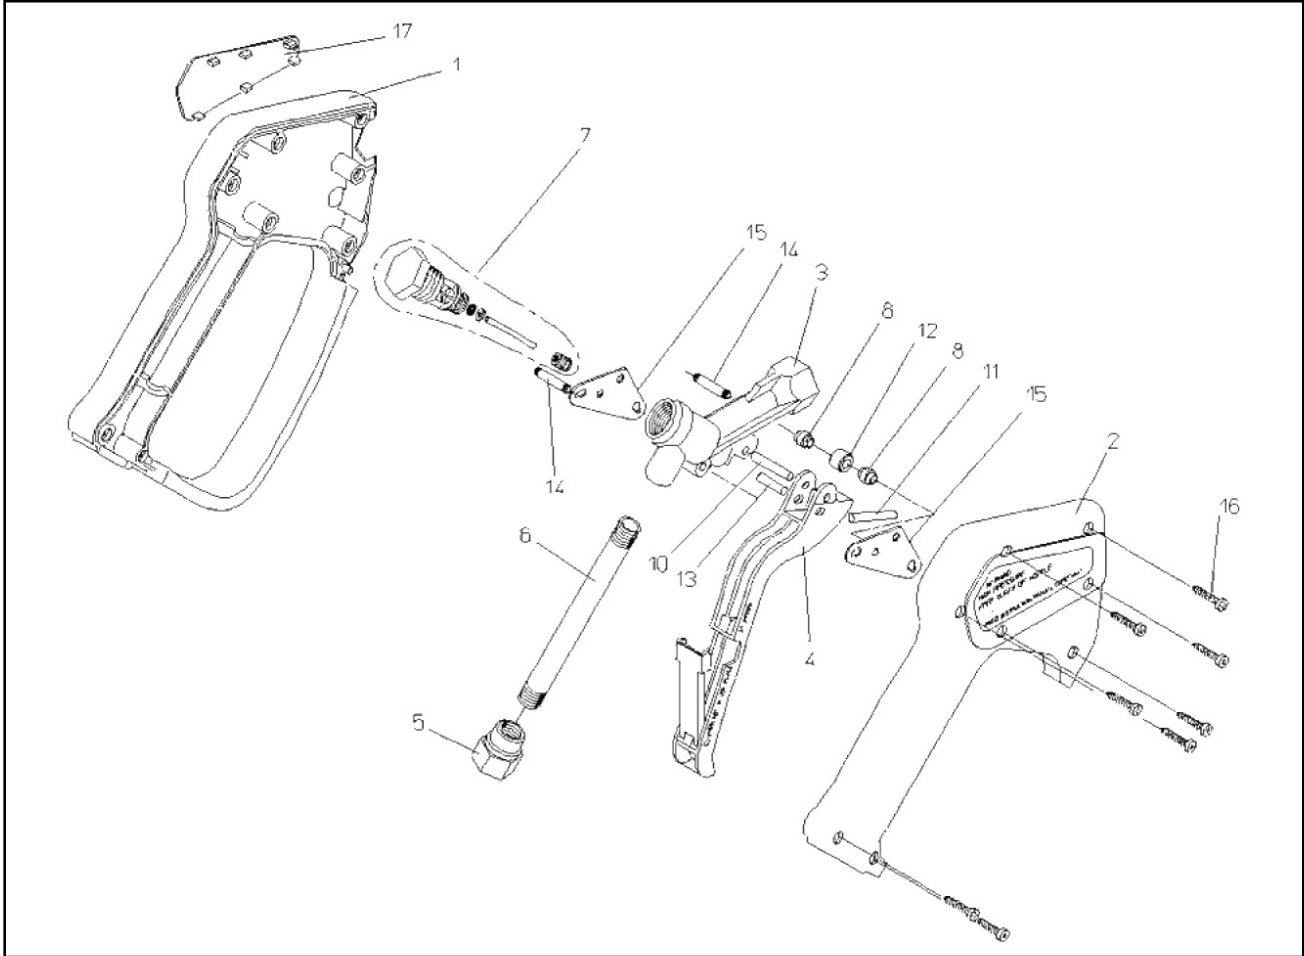

Spare Parts
Spray Gun ST - 2700 (Stainless Steel)
Item-No. 202700600

Pos.	Item-No.	Description
1	02 0008 615	Plastic housing with handle
2	02 0008 620	Plastic housing
3	04 0001 019	Housing 1/4" NPT female
4	20 2600 410	Trigger complete
5	04 0001 024	Inlet nut 3/8" NPT female
6	07 0001 397	Pipe inlet
7	20 2700 490	Valve complete
8	02 0008 622	Slide bush
10	04 0007 080	Axle for trigger
11	04 0007 045	Sliding pin
12	04 0007 057	Pressure coil
13	04 0007 050	Pressure pin
14	04 0007 060	Pin
15	04 0007 058	Support plate
16	04 0000 051	Screw 3,5x16
17	02 0008 627	Label, grey